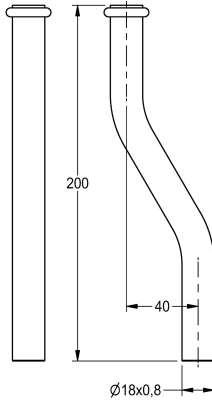

### KWC-No.

**2000101459**

Flushing pipe, length 200 mm, straight

**2000101461**

Flushing pipe, length 200 mm, crank 30 mm

**2000101462**

Flushing pipe, length 200 mm, crank 40 mm

Flushing pipe for PROTRONIC urinal flush valve for surface installation, length 200 mm, polished chromium-plated brass.

With crank 40 mm

### Technical Data

crank

40 mm

type of flushing pipe

urinal pipe

with crank

Yes