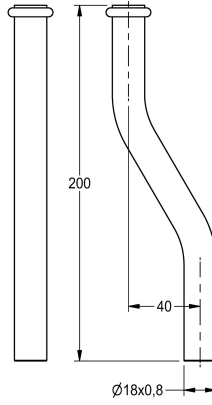

KWC Flushing pipe

Modell-Linie: PROTRONIC | ZAQUA060
Flushing systems | Complementary parts flushings

KWC-No.

2000101459

Flushing pipe, length 200 mm, straight

2000101461

Flushing pipe, length 200 mm, crank 30 mm

2000101462

Flushing pipe, length 200 mm, crank 40 mm

Flushing pipe for PROTRONIC urinal flush valve for surface installation, length 200 mm, polished chromium-plated brass.

With crank 40 mm

Technical Data

crank

40 mm

type of flushing pipe

urinal pipe

with crank

yes