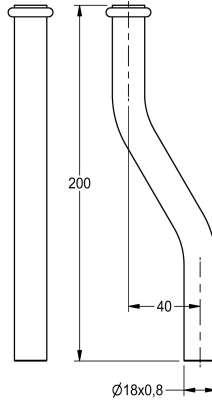

KWC Flushing pipe

Modell-Linie: PROTRONIC | ZAQUA060
Flushing systems | Complementary parts flushings

KWC-No.

2000101459

Flushing pipe, length 200 mm, straight

2000101461

Flushing pipe, length 200 mm, crank 30 mm

2000101462

Flushing pipe, length 200 mm, crank 40 mm

Flushing pipe for PROTRONIC urinal flush valve for surface installation, length 200 mm, polished chromium-plated brass.

With crank 40 mm

Technical Data

crank

40 mm

type of flushing pipe

urinal pipe

with crank

yes