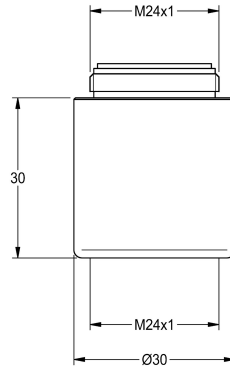

KWC

Outlet extension

Modell-Linie: WASH-TAPS-ACCESS. | AQRM909

Taps | Complementary parts taps

KWC-No.

2000101463

Outlet extension

Spout extension M 24 x 1, stackable, for taps, length 30 mm, polished