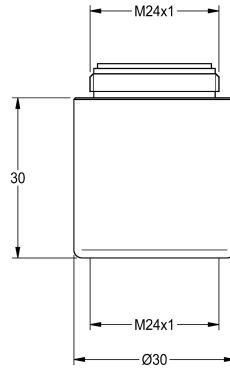

KWC

Outlet extension

Modell-Linie: WASH-TAPS-ACCESS. | AQRM909

Taps | Complementary parts taps

KWC-No.

2000101463

Outlet extension

Spout extension M 24 x 1, stackable, for taps, length 30 mm,
polished