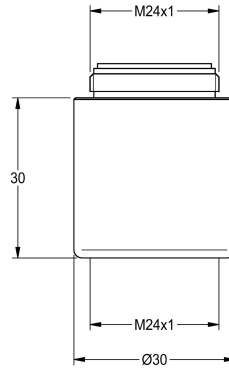

### Outlet extension

Modell-Linie: WASH-TAPS-ACCESS. | AQRM909

Taps | Complementary parts taps

#### KWC-No.

**2000101463**

Outlet extension

Spout extension M 24 x 1, stackable, for taps, length 30 mm, polished

chromium-plated brass.