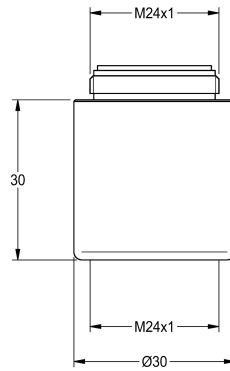

### Outlet extension

Modell-Linie: WASH-TAPS-ACCESS. | AQRM909

Kranar | Kompletterande delar kranar

#### KWC-No.

**2000101463**

Outlet extension

Spout extension M 24 x 1, stackable, for taps, length 30 mm, polished

chromium-plated brass.