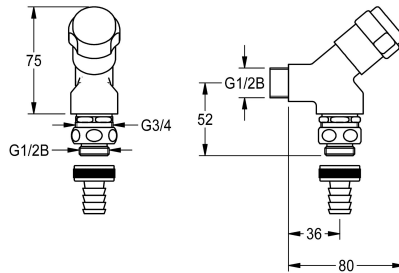

KWC

Device-connecting valve

Modell-Linie: SIRIUS | ZSIRW001
Spare parts | Spare parts installation units

KWC-No.

2000101470

Device connecting valve DN 15, for wall mounting, with backflow preventer, pipe vent and hose coupling, high-polished brass.

Appliance connection fitting DN 15, for wall mounting, with triangular knob, non-return valve, pipe interrupter, screw coupling for hoses

and head part G 3/4 x G 1/2 B.

Technical Data

quantity
quantity uom