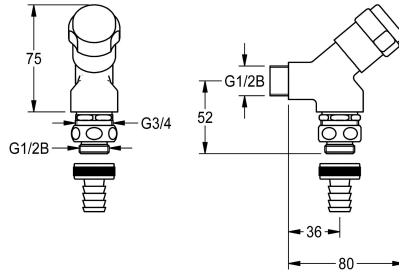

### Device-connecting valve

Modell-Linie: SIRIUS | ZSIRW001  
Spare parts | Spare parts installation units

#### KWC-No.

**2000101470**

Device connecting valve DN 15, for wall mounting, with backflow preventer, pipe vent and hose coupling, high-polished brass.

Appliance connection fitting DN 15, for wall mounting, with triangular knob, non-return valve, pipe interrupter, screw coupling for hoses

and head part G 3/4 x G 1/2 B.