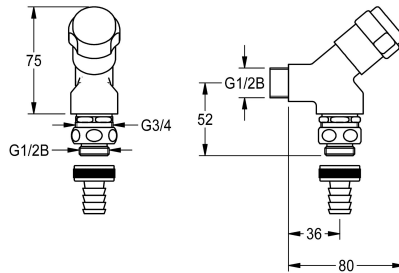

KWC

Device-connecting valve

Modell-Linie: SIRIUS | ZSIRW001
Reservdelar | Reservdelar installationsenheter

KWC-No.

2000101470

Device connecting valve DN 15, for wall mounting, with backflow preventer, pipe vent and hose coupling, high-polished brass.

Appliance connection fitting DN 15, for wall mounting, with triangular knob, non-return valve, pipe interrupter, screw coupling for hoses

and head part G 3/4 x G 1/2 B.

Technical Data

Fyllnads kvantitet

1