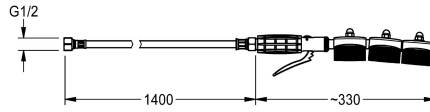

KWC SIRIUS Hand brush

Modell-Linie: SIRIUS | ZSIRW003
Utility sinks | Complementary parts utility sinks

KWC-No.

2000101473

Hand brush with lever valve, spray pipe with 3 separately installed brush elements, with DN 8 connecting hose, G 1/2, length 1400 mm and anti-twist protection.

Handbrush with lever valve, spray tube with 3 separately mounted brush elements, with connection hose DN 8, G 1/2, length 1400 mm and

twist protection.

Technical Data

quantity
quantity uom

1
piece