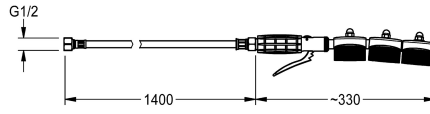

KWC SIRIUS Hand brush

Modell-Linie: SIRIUS | ZSIRW003
Utility sinks | Complementary parts utility sinks

KWC-No.

2000101473

Hand brush with lever valve, spray pipe with 3 separately installed brush elements, with DN 8 connecting hose, G 1/2, length 1400 mm and anti-twist protection.

Handbrush with lever valve, spray tube with 3 separately mounted brush elements, with connection hose DN 8, G 1/2, length 1400 mm and

twist protection.

Technical Data

quantity
quantity uom

1
piece