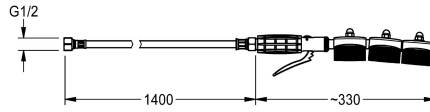

KWC SIRIUS Hand brush

Modell-Linie: SIRIUS | ZSIRW003
Utslagsback | Kompletterande delar nyttosänkor

KWC-No.

2000101473

Hand brush with lever valve, spray pipe with 3 separately installed brush elements, with DN 8 connecting hose, G 1/2, length 1400 mm and anti-twist protection.

Handbrush with lever valve, spray tube with 3 separately mounted brush elements, with connection hose DN 8, G 1/2, length 1400 mm and

twist protection.

Technical Data

Fyllnads kvantitet

1

Kvantitet oundärlig