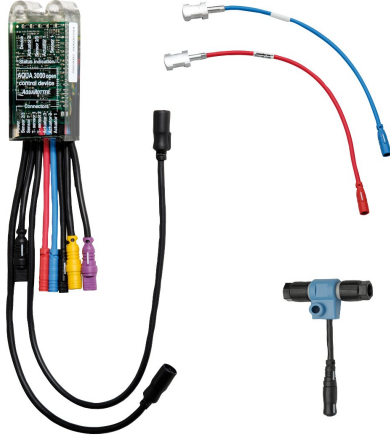

## KWC AQUA3000OPEN Electronic module for drinking water heater

Modell-Linie: AQUA3000OPEN | ZAQUA031  
Water management systems | Complementary parts water management

KWC-No.

**2000101509**

Electronic module - A3000 open, for drinking water heater. For ensuring thermal treatment of pipeline systems and fittings. For controlling the drinking-water heater to increase the storage temperature during

thermal treatments. Including electronic T-junction and a clip-on temperature sensor with 1.5 m extension cable, 24 V DC.

### Mandatory Accessories

ECC2 function controller

**2000108123**  
ZA3OP011

ECC2 function controller

**2030016282**  
ZA3OP022

System cable

**2000100801**  
ZAQUA077

System cable

## KWC AQUA3000OPEN Electronic module for drinking water heater

Modell-Linie: AQUA3000OPEN | ZAQUA031  
Water management systems | Complementary parts water management

System cable

---

**2000104272**  
ZAQUA011