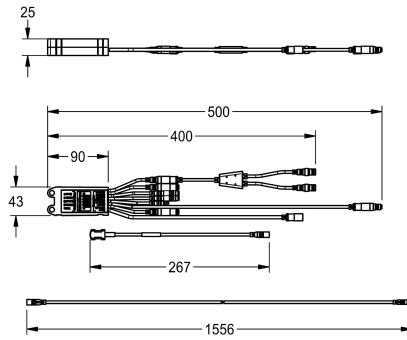

## KWC AQUA3000OPEN Electronic module for drinking water heater

Modell-Linie: AQUA3000OPEN | ZAQUA031  
Water management systems | Complementary parts water management

KWC-No.

**2000101509**

Electronic module - A3000 open, for drinking water heater. For ensuring thermal treatment of pipeline systems and fittings. For controlling the drinking-water heater to increase the storage temperature during

thermal treatments. Including electronic T-junction and a clip-on temperature sensor with 1.5 m extension cable, 24 V DC.