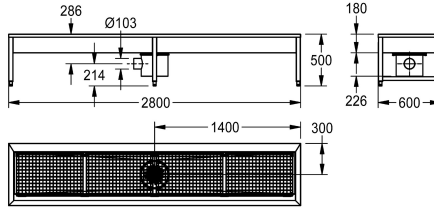

KWC SIRIUS Shoe- and boot-cleaning unit

Modell-Linie: SIRIUS | SIRX741C
Utility sinks | Shoe and boot cleaning units

KWC-No.

2000100354

Dimensions 700 x 500 x 600 mm (W x H x D), with 1 cleaning place

2000100355

with 2 cleaning places, dimensions 1400 x 500 x 600 mm (W x H x D)

2000100356

with 3 cleaning places, dimensions 2100 x 500 x 600 mm (W x H x D)

2000101549

4 cleaning places, dimensions 2800 x 500 x 600 mm (W x H x D)

overall width

700 mm

1,400 mm

2,100 mm

2,800 mm

Shoe- and boot-cleaning-unit for wall mounting, stainless steel, surface satin finished, material thickness 1.2 mm, with 40 x 40 mm feet, waste turnable, inlet diameter 1/2".

4 washing places, include sludge trap fitting, hand brushes with lever activation and sump bucket with siphon

Dimensions 2800 x 500 x 600 mm (B x H x T)

Technical Data

bowl position	Center
bowl construction	square corner
bowl - bowl height	180 mm
bowl - depth	475 mm
bowl - width	2,700 mm
brushes	hand brushes
number of brushes	4
drainer or storage	No
grid	hinged
grid material	stainless steel
inlet size	G 1/2 B
material	stainless steel
material code	1.4301 Chrome Nickel steel V2A
material code grid	1.4301 Chrome Nickel steel V2A
material thickness	1.2 mm
number of waste holes	1
outlet size	DN 100
overall depth	600 mm
overall height	500 mm

Center
square corner
180 mm
475 mm
2,700 mm
hand brushes
4
No
hinged
stainless steel
G 1/2 B
stainless steel
1.4301 Chrome Nickel steel V2A
1.4301 Chrome Nickel steel V2A
1.2 mm
1
DN 100
600 mm
500 mm