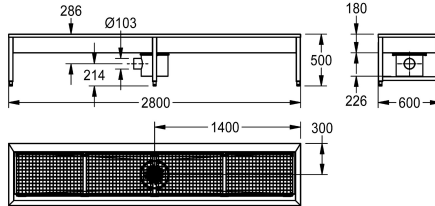

KWC SIRIUS Shoe- and boot-cleaning unit

Modell-Linie: SIRIUS | SIRX741C
Utslagsback | Rengöringsenheter för skor och kängor

KWC-No.

2000100354

Dimensions 700 x 500 x 600 mm (W x H x D), with 1 cleaning place

2000100355

with 2 cleaning places, dimensions 1400 x 500 x 600 mm (W x H x D)

2000100356

with 3 cleaning places, dimensions 2100 x 500 x 600 mm (W x H x D)

2000101549

4 cleaning places, dimensions 2800 x 500 x 600 mm (W x H x D)

Total bredd

700 mm

1,400 mm

2,100 mm

2,800 mm

Shoe- and boot-cleaning-unit for wall mounting, stainless steel, surface satin finished, material thickness 1.2 mm, with 40 x 40 mm feet, waste turnable, inlet diameter 1/2".

4 washing places, include sludge trap fitting, hand brushes with lever activation and sump bucket with siphon

Dimensions 2800 x 500 x 600 mm (B x H x T)

Technical Data

skål placering
Skål konstruktion
Skål.- skål djup
Skål - djup
Skål - vidd
Borstar
ATT-WS-BRUQ
Avlopps tank
Galler
Galler material
Inbyggnadsmått
Material
Materialkod
Materialkod galler
Material tjocklek
Antal avloppshål
Utloppets storlek
Övergripande djup
Total höjd

Mitten
Rätvinkligt hörn
180 mm
475 mm
2,700 mm
Hand borste
4
Nej
Gångjäm
Rostfritt stål
G 1/2 B
Rostfritt stål
1.4301
1.4301
1.2 mm
1
DN 100
600 mm
500 mm