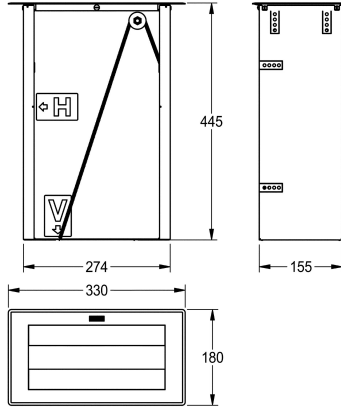

KWC RODAN Paper towel dispenser

Modell-Linie: **RODAN | RODX600TT**
Accessories | Paper towel dispensers

KWC-No.

2000102672

Dimensions 330 x 445 x 180 mm (W x H x D)

Paper towel dispenser for installation from the front or from the top, stainless steel, surfaces satin finished, material strength 1 mm, capacity for 600 pieces of C-folded single-layer paper towels. Can

be filled from the top.

Dimensions 330 x 445 x 180 mm (W x H x D)

Technical Data

filling quantity
filling quantity uom
lock
material
material code
material thickness
overall depth
overall height
overall width
surface finish
type of consumable
type of fixing
type of mounting
type of operation

600
towels
no lock
stainless steel
1.4301 Chrome Nickel steel V2A
1 mm
180 mm
445 mm
330 mm
satin finished
paper towel
glue
counter top mounting
manual operation