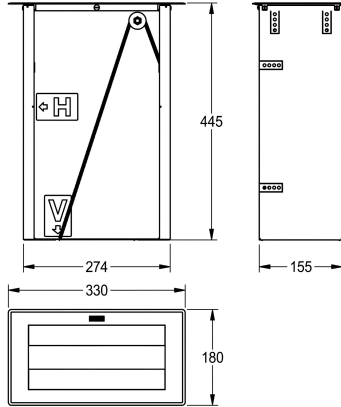

### KWC-No.

**2000102672**

Dimensions 330 x 445 x 180 mm (W x H x D)

Paper towel dispenser for installation from the front or from the top, stainless steel, surfaces satin finished, material strength 1 mm, capacity for 600 pieces of C-folded single-layer paper towels. Can

be filled from the top.

Dimensions 330 x 445 x 180 mm (W x H x D)

### Technical Data

filling quantity
filling quantity uom
lock
material
material code
material thickness
overall depth
overall height
overall width
surface finish
type of consumable
type of fixing
type of mounting
type of operation

600
towels
no lock
stainless steel
1.4301 Chrome Nickel steel V2A
1 mm
180 mm
445 mm
330 mm
satin finished
paper towel
glue
counter top mounting
manual operation