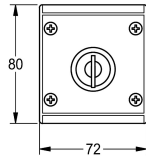

### KWC-No.

---

**2000102675**  
Key switch

---

Key switch, button for on-wall installation, lockable in both key positions, removable key. Maximum operating voltage 230 V AC.