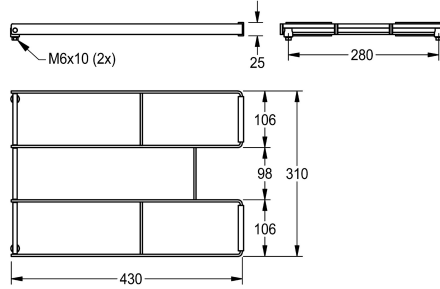

## KWC SIRIUS Folding grid

Modell-Linie: SIRIUS | ZSIRX001  
Utility sinks | Complementary parts utility sinks

### KWC-No.

**2000102678**

Folding grid (loose) made of chromium nickel steel

Hinged grate (unfixed) of stainless steel to BS313N, BS314N, BS315N, LTJ500 and CA210.

### Technical Data

material	stainless steel
material code	1.4301 Chrome Nickel steel V2A
material thickness	4 mm
overall depth	430 mm
overall height	310 mm
overall width	25 mm
surface finish	satin finished
type of mounting	mounted on product