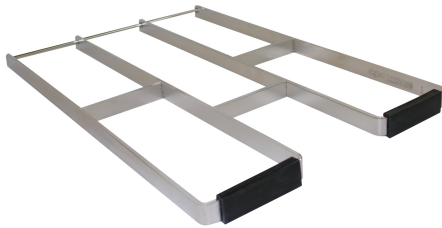

## KWC SIRIUS Folding grid

Modell-Linie: SIRIUS | ZSIRX001  
Utility sinks | Complementary parts utility sinks

### KWC-No.

**2000102678**

Folding grid (loose) made of chromium nickel steel

Hinged grate (unfixed) of stainless steel to BS313N, BS314N, BS315N, LTJ500 and CA210.

### Technical Data

material	stainless steel
material code	1.4301 Chrome Nickel steel V2A
material thickness	4 mm
overall depth	430 mm
overall height	310 mm
overall width	25 mm
surface finish	satin finished
type of mounting	mounted on product