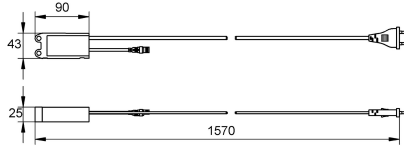

KWC AQUA3000OPEN Power supply unit

Modell-Linie: AQUA3000OPEN | ZAQUA094

Water management systems | Complementary parts water management

KWC-No.

2000102691

Power supply unit with ferrules

Power supply - A3000 open in waterproof housing for wall mounting for supplying power to AQUA 3000 open fitting, 230 V AC / 24 V DC, 12 W.

With ferrules

Technical Data

communication	No
compatible A3000 open	Yes
input supply voltage V	230 Volt
maximum cable length	100 MTR
maximum output current	12 Voltampere
output voltage	24 Volt
overall depth	25 mm
overall height	43 mm
overall width	90 mm
power switch	No
protective system IP	IP68
output voltage UOM	DC

Optional Accessories

Y-cable, 24 V DC

Extension cable

KWC AQUA3000OPEN

Power supply unit

Modell-Linie: AQUA3000OPEN | ZAQUA094

Water management systems | Complementary parts water management

2030030081