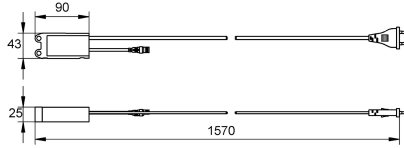

KWC AQUA3000OPEN Power supply unit

Modell-Linie: AQUA3000OPEN | ZAQUA094

Water management systems | Complementary parts water management

KWC-No.

2000102691

Power supply unit with ferrules

Power supply - A3000 open in waterproof housing for wall mounting for supplying power to AQUA 3000 open fitting, 230 V AC / 24 V DC, 12 W.

With ferrules

Technical Data

communication	no
compatible A3000 open	yes
input supply voltage V	230 Volt
maximum cable length	100 Meter
maximum output current	12 Voltampere
output voltage	24 Volt
overall depth	25 mm
overall height	43 mm
overall width	90 mm
power switch	no
protective system IP	IP68
output voltage UOM	DC

Optional Accessories

Y-cable, 24 V DC

Extension cable

KWC AQUA3000OPEN
Power supply unit

Modell-Linie: AQUA3000OPEN | ZAQUA094
Water management systems | Complementary parts water management

2030030081
ZA3OP0027