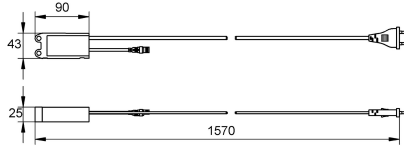

## KWC AQUA3000OPEN Power supply unit

Modell-Linie: AQUA3000OPEN | ZAQUA094

Water management systems | Complementary parts water management

### KWC-No.

**2000102691**

Power supply unit with ferrules

Power supply - A3000 open in waterproof housing for wall mounting for supplying power to AQUA 3000 open fitting, 230 V AC / 24 V DC, 12 W.

With ferrules

### Technical Data

communication	no
compatible A3000 open	yes
input supply voltage V	230 Volt
maximum cable length	100 Meter
maximum output current	12 Voltampere
output voltage	24 Volt
overall depth	25 mm
overall height	43 mm
overall width	90 mm
power switch	no
protective system IP	IP68
output voltage UOM	DC