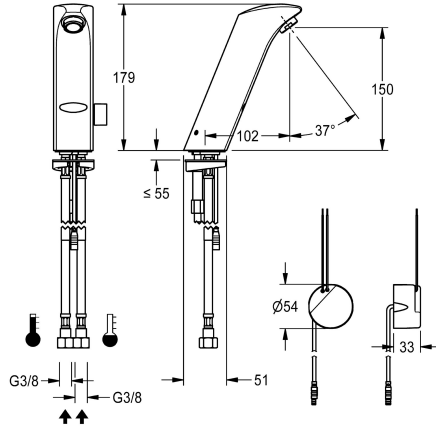

KWC PROTRONIC-S Electronic pillar mixer with in-wall power supply

Modell-Linie: PROTRONIC-S | AQUA134
Taps | Electronic taps

KWC-No.

2000102693

PROTRONIC-S mains-supplied washbasin mixer with touch-free operation, DN 15 with aerator and integrated flow control, for connection to hot and

cold water supply, polished chromium-plated brass. With temperature selection lever, conversion set for concealed mixing device and with power supply for installation in the wall, 230 V AC.

Technical Data

with backflow preventer
calculation flow rate cold wat
calculation flow rate hot water
default automatic hygiene flush
default flow time
depressurised
with filter
functional principle
hygiene flushing
diameter nominal
inlet size
Locking mechanism
material fitting
minimum flow pressure
type of mixing
Parameterization
Pop-up waste set
power supply connection
position of power connection
Type of power supply
protective system IP
with rosettes/cover plate
protective shutdown
sound insulation
Spout
spout projection

KWC PROTRONIC-S Electronic pillar mixer with in-wall power supply

Modell-Linie: PROTRONIC-S | AQUA134
Taps | Electronic taps

surface finish fitting	chromed
surface treatment fitting	polished
temperature limit	Yes
thermal disinfection	No
with transformer/power supply	Yes
type of mounting	tap hole
type of operation	sensor operation
type of sensor	opto-electronic sensor
type of tap	pillar tap
volume flow rate at 3 bar	0.1 l/s
water connection	hose (gland nut)
Accent colour	none
Basic colour	chrome-look (glossy)