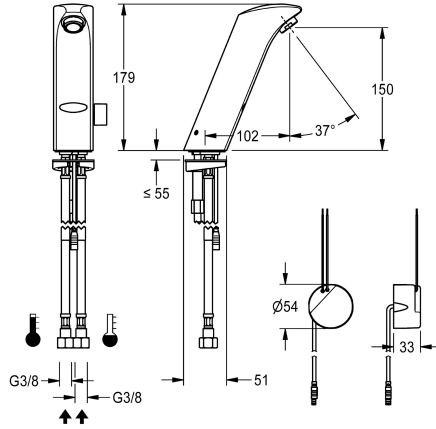

KWC PROTRONIC-S Electronic pillar mixer with in-wall power supply

Modell-Linie: PROTRONIC-S | AQUA134
Taps | Electronic taps

KWC-No.

2000102693

PROTRONIC-S mains-supplied washbasin mixer with touch-free operation, DN 15 with aerator and integrated flow control, for connection to hot and

cold water supply, polished chromium-plated brass. With temperature selection lever, conversion set for concealed mixing device and with power supply for installation in the wall, 230 V AC.

Technical Data

with backflow preventer
calculation flow rate cold wat
calculation flow rate hot water
default automatic hygiene flus
default flow time
depressurised
with filter
functional principle
hygiene flushing
diameter nominal
inlet size
Locking mechanism
material fitting
minimum flow pressure
type of mixing
Parameterization
Pop-up waste set
power supply connection
position of power connection
Type of power supply
protective system IP
with rosettes/cover plate
protective shutdown
sound insulation
Spout
spout projection

yes
0.07 l/s
0.07 l/s
not activated
60 Seconds
no
yes
electronic self-closing
yes
DN 15
G 3/8
Top section, non-ceramic
brass
1 bar
yes
remote control
no
230 V AC
from bottom
Transformer
IP55
no
yes
yes
fixed
102 mm