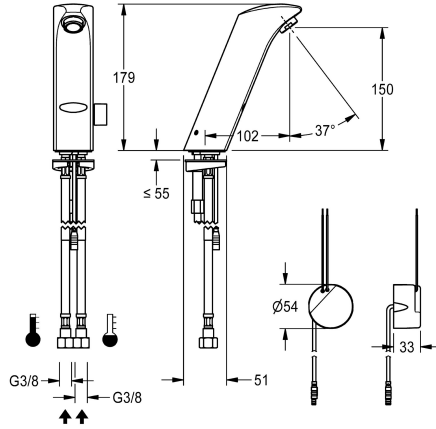

## KWC PROTRONIC-S Electronic pillar mixer with in-wall power supply

Modell-Linie: PROTRONIC-S | AQUA134  
Taps | Electronic taps

yes
0.07 l/s
0.07 l/s
not activated
60 Seconds
no
yes
electronic self-closing
yes
DN 15
G 3/8
Top section, non-ceramic
brass
1 bar
yes
remote control
no
230 V AC
from bottom
Transformer
IP55
no
yes
yes
fixed
102 mm