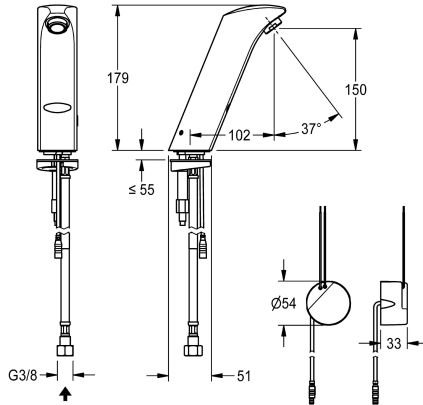

KWC PROTRONIC-S electronic pillar tap with in-wall power supply

Modell-Linie: PROTRONIC-S | AQUA135
Taps | Electronic taps

KWC-No.

2000102697

PROTRONIC-S mains-supplied washbasin tap with touch-free operation, DN 15 with aerator and integrated flow control, for connection to pre-mixed

warm or cold water, polished chromium-plated brass. With power supply for installation in the wall, 230 V AC.

Technical Data

with backflow preventer	No
calculation flow rate cold wat	0.1 l/s
default automatic hygiene flus	not activated
default flow time	60 Seconds
depressurised	No
with filter	Yes
functional principle	electronic self-closing
hygiene flushing	Yes
diameter nominal	DN 15
inlet size	G 3/8
Locking mechanism	Top section, non-ceramic
material fitting	brass-look
minimum flow pressure	1 bar
type of mixing	No
Parameterization	remote control
Pop-up waste set	No
power supply connection	230 V AC
position of power connection	from bottom
Type of power supply	Transformer
protective system IP	IP55
with rosettes/cover plate	No
protective shutdown	Yes
sound insulation	Pillar installation1
Spout	fixed
spout projection	102 mm
surface finish fitting	chromed

KWC

PROTRONIC-S electronic pillar tap with in-wall power supply

Modell-Linie: PROTRONIC-S | AQUA135

Taps | Electronic taps

surface treatment fitting	polished
temperature limit	No
thermal disinfection	No
with transformer/power supply	Yes
type of mounting	tap hole
type of operation	sensor operation
type of sensor	opto-electronic sensor
type of tap	pillar tap
volume flow rate at 3 bar	0.1 l/s
water connection	hose (gland nut)
Accent colour	none
Basic colour	chrome-look (glossy)