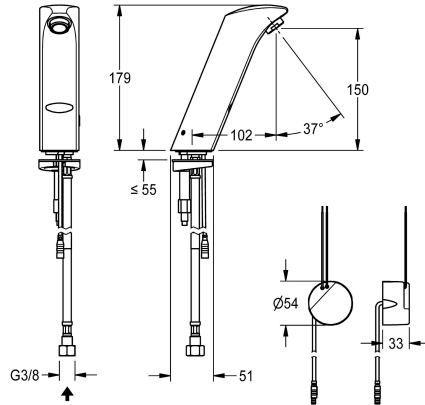

## KWC PROTRONIC-S electronic pillar tap with in-wall power supply

Modell-Linie: PROTRONIC-S | AQUA135  
Taps | Electronic taps

**KWC-No.**

**2000102697**

PROTRONIC-S mains-supplied washbasin tap with touch-free operation, DN 15 with aerator and integrated flow control, for connection to pre-mixed

warm or cold water, polished chromium-plated brass. With power supply for installation in the wall, 230 V AC.

**Technical Data**

with backflow preventer	no
calculation flow rate cold wat	0.1 l/s
default automatic hygiene flus	not activated
default flow time	60 Seconds
depressurised	no
with filter	yes
functional principle	electronic self-closing
hygiene flushing	yes
diameter nominal	DN 15
inlet size	G 3/8
Locking mechanism	Top section, non-ceramic
material fitting	brass
minimum flow pressure	1 bar
type of mixing	no
Parameterization	remote control
Pop-up waste set	no
power supply connection	230 V AC
position of power connection	from bottom
Type of power supply	Transformer
protective system IP	IP55
with rosettes/cover plate	no
protective shutdown	yes
sound insulation	yes
Spout	fixed
spout projection	102 mm
surface finish fitting	chromed