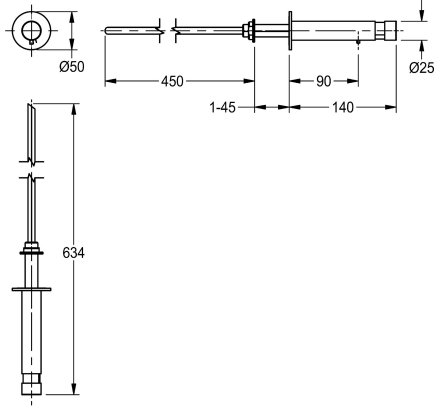

### Soap dispenser for wall mounting

Modell-Linie: ACCESSOIRES | SD110

Accessories | Soap dispensers

#### KWC-No.

**2000102699**

Dimensions 50 x 50 x 634 mm (W x H x D)

Soap dispenser for wall mounting and re-filling from Serviceroom behind the wall, high polished chromated brass, requires 18 mm drilling hole, 3/8" thread, spout not movable, suitable for liquid soaps and lotions, without soap tank (can be directly connected to

soap can), for filling from behind the wall.

Dimensions 50 x 50 x 634 mm (W x H x D)

#### Technical Data

lock
material
overall depth
overall height
overall width
surface finish
type of consumable
type of fixing
type of mounting
type of operation
type of soap container

no lock
brass
634 mm
50 mm
50 mm
chromed
liquid soap
screw
counter top mounting
manual operation
external refillable tank