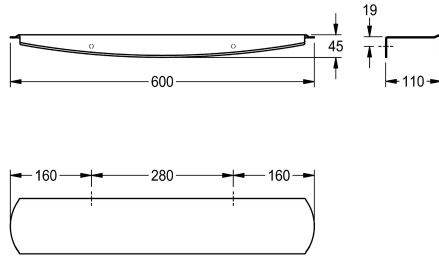

KWC STRATOS Shelf

Modell-Linie: STRATOS | STRX624
Accessories | Shelves

KWC-No.

2000102701

Dimensions 600 x 45 x 110 mm (W x H x D)

Shelf for wall mounting, stainless steel, surface satin finished, front with InoxPlus surface refinement for the reduction of finger marks and better cleaning characteristics (easy to clean), material thickness 2 mm, rounded edges, protection edge at front, includes

stainless steel screws and dowels.

Dimensions 600 x 45 x 110 mm (W x H x D)

Technical Data

material	stainless steel
material code	1.4301 Chrome Nickel steel V2A
material thickness	2 mm
overall depth	110 mm
overall height	45 mm
overall width	600 mm
surface treatment	InoxPlus (anti fingerprint)
type of fixing	screw
type of mounting	wall mounting