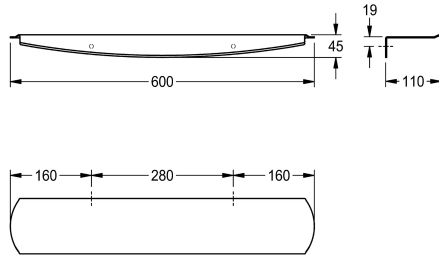

KWC STRATOS Shelf

Modell-Linie: STRATOS | STRX624
Accessories | Shelves

KWC-No.

2000102701

Dimensions 600 x 45 x 110 mm (W x H x D)

Shelf for wall mounting, stainless steel, surface satin finished, front with InoxPlus surface refinement for the reduction of finger marks and better cleaning characteristics (easy to clean), material thickness 2 mm, rounded edges, protection edge at front, includes

stainless steel screws and dowels.

Dimensions 600 x 45 x 110 mm (W x H x D)

Technical Data

material
material code
material thickness
overall depth
overall height
overall width
surface treatment
type of fixing
type of mounting

stainless steel
1.4301 Chrome Nickel steel V2A
2 mm
110 mm
45 mm
600 mm
InoxPlus (anti fingerprint)
screw
wall mounting

**INOX
PLUS**