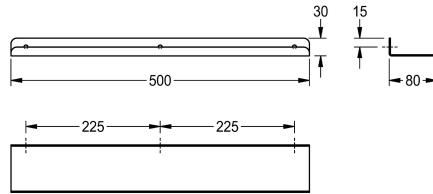

### KWC-No.

**2000056718**

Shelf, dimensions 300 x 30 x 80 mm (W x H x D)

**2000102702**

Width 500 mm

**2000090054**

Width 600 mm

### overall width

300 mm

500 mm

600 mm

Shelf for wall mounting, stainless steel, surface satin finished, Material thickness 2 mm, rounded edges, protection edge at front. Includes stainless steel crosshead screws and dowels.

Dimensions 500 x 30 x 80 mm (W x H x D)

### Technical Data

material	stainless steel
material code	1.4301 Chrome Nickel steel V2A
material thickness	2 mm
overall depth	80 mm
overall height	30 mm
overall width	500 mm
surface finish	satin finished
type of fixing	screw
type of mounting	wall mounting