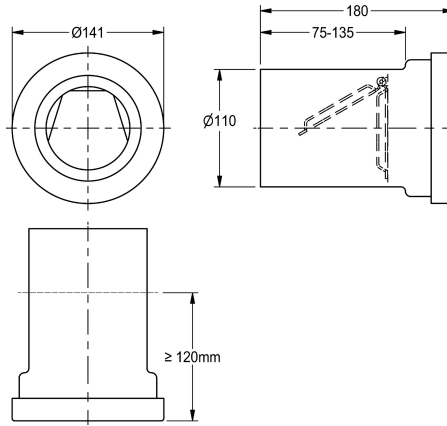

KWC

Communication stopper

Modell-Linie: **CAMPUS | ZCMPX0001**

WCs and urinals | Complementary parts urinals / WC

KWC-No.

2000102705

Communication preventer for the use in prisons to prevent communication between prison cells using the WC pipework, for

connection to WC flushing pipes DN 100, material PE (weldable), EN 997 approved, EN 476 approved, DIN 1389 approved.

Technical Data

type of flushing pipe

WC pipe extension

with crank

No