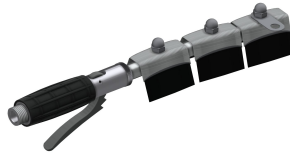

KWC SIRIUS Shoe- and boot-cleaning unit

Modell-Linie: SIRIUS | SIRW721A
Utility sinks | Shoe and boot cleaning units

KWC-No.

2000102727

With integrated trap with 2 cleaning places, dimensions 1400 x 175/500 x 510 mm (W x H x D)

2000102728

for on-site trap with 2 cleaning places

overall width

1,400 mm

1,400 mm

Shoe and boot cleaning unit made of MIRANIT resin-bonded mineral material with pore-free smooth surface (temperature-resistant up to 80 °C). For wall mounting. Large inner radii, bottom of basin with 2° slope. Alpine white colour. Drain with under-screwed waste unit with DN 100 horizontal outlet including removable sludge bucket made of stainless steel. Waste unit rotatable by 90°. One hinged

optional
hinged
mineral material
Miranit
DN 100
510 mm
500 mm
1,400 mm
no
yes
included
high polished
no
wall mounting
2
centre

Optional Accessories

KWC SIRIUS Shoe- and boot-cleaning unit

Modell-Linie: SIRIUS | SIRW721A
Utility sinks | Shoe and boot cleaning units

Device-connecting valve

2000101470
ZSIRW001

Suspension hook

2000101471
ZSIRW002

SIRIUS Hand brush

2000101473
ZSIRW003