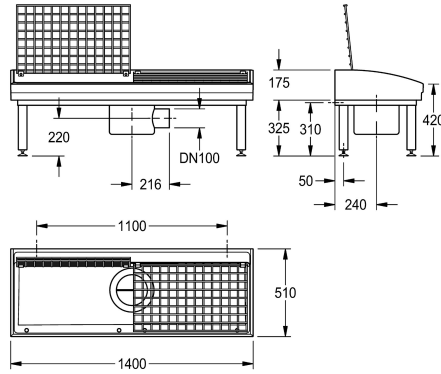

KWC SIRIUS Shoe- and boot-cleaning unit

Modell-Linie: SIRIUS | SIRW721A
Utility sinks | Shoe and boot cleaning units

KWC-No.

2000102727

With integrated trap with 2 cleaning places, dimensions 1400 x 175/500 x 510 mm (W x H x D)

2000102728

for on-site trap with 2 cleaning places

overall width

1,400 mm

1,400 mm

Shoe and boot cleaning unit made of MIRANIT resin-bonded mineral material with pore-free smooth surface (temperature-resistant up to 80 °C). For wall mounting. Large inner radii, bottom of basin with 2° slope. Alpine white colour. Drain with under-screwed waste unit with DN 100 horizontal outlet including removable sludge bucket made of stainless steel. Waste unit rotatable by 90°. One hinged

grating made of stainless steel for each wash place. Welded substructure frame, powder-coated in basin colour, adjustable base feet. Mounting material included.

Dimensions 1400 x 175/500 x 510 mm (W x H x D)

Technical Data

brushes
grid
material
material code
outlet size
overall depth
overall height
overall width
splash back
sump
sump basket
surface finish
tap ledge
type of mounting
number of wash places
waste hole position