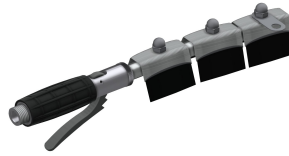

## KWC SIRIUS Shoe- and boot-cleaning unit

Modell-Linie: SIRIUS | SIRW731A  
Utility sinks | Shoe and boot cleaning units

optional
hinged
mineral material
Miranit
DN 100
510 mm
500 mm
2,100 mm
No
Yes
included
high polished
No
wall mounting
3
centre

## KWC SIRIUS

Shoe- and boot-cleaning unit

Modell-Linie: SIRIUS | SIRW731A

Utility sinks | Shoe and boot cleaning units

Device-connecting valve

**2000101470**  
ZSIRW001

Suspension hook

**2000101471**  
ZSIRW002