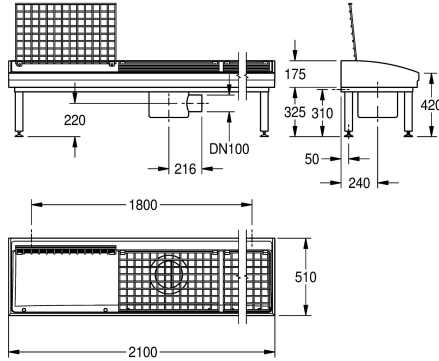

## KWC SIRIUS Shoe- and boot-cleaning unit

Modell-Linie: SIRIUS | SIRW731A  
Utility sinks | Shoe and boot cleaning units

#### 2000102729

With integrated trap with 3 cleaning places, dimensions 2100 x 175/500 x 510 mm (W x H x D)

### overall width

2,100 mm

2,100 mm

Shoe and boot cleaning unit made of MIRANIT resin-bonded mineral material with pore-free smooth surface (temperature-resistant up to 80 °C). For wall mounting. Large inner radii, bottom of basin with 2° slope. Alpine white colour. Drain with under-screwed waste unit with DN 100 horizontal outlet including removable sludge bucket made of stainless steel. Waste unit rotatable by 90°. One hinged

grating made of stainless steel for each wash place. Welded substructure frame, powder-coated in basin colour, adjustable base feet. Mounting material included.

With integrated siphon  
Dimensions 2100 x 175/500 x 510 mm (W x H x D)