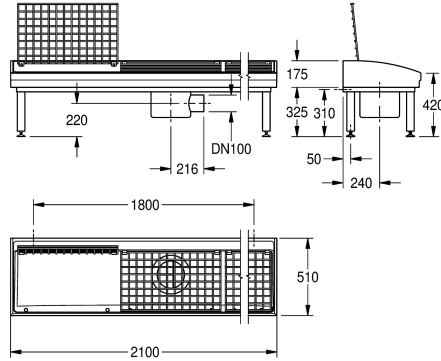

## KWC SIRIUS Shoe- and boot-cleaning unit

Modell-Linie: SIRIUS | SIRW731A  
Utility sinks | Shoe and boot cleaning units

#### 2000102729

With integrated trap with 3 cleaning places, dimensions 2100 x 175/500 x 510 mm (W x H x D)

### overall width

2,100 mm

2,100 mm

Shoe and boot cleaning unit made of MIRANIT resin-bonded mineral material with pore-free smooth surface (temperature-resistant up to 80 °C). For wall mounting. Large inner radii, bottom of basin with 2° slope. Alpine white colour. Drain with under-screwed waste unit with DN 100 horizontal outlet including removable sludge bucket made of stainless steel. Waste unit rotatable by 90°. One hinged

grating made of stainless steel for each wash place. Welded substructure frame, powder-coated in basin colour, adjustable base feet. Mounting material included.

With integrated siphon  
Dimensions 2100 x 175/500 x 510 mm (W x H x D)