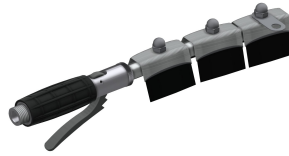

## KWC SIRIUS Shoe- and boot-cleaning unit

Modell-Linie: SIRIUS | SIRW731A  
Utility sinks | Shoe and boot cleaning units

optional
hinged
mineral material
Miranit
DN 100
510 mm
500 mm
2,100 mm
no
yes
included
high polished
no
wall mounting
3
centre

## KWC SIRIUS Shoe- and boot-cleaning unit

Modell-Linie: SIRIUS | SIRW731A  
Utility sinks | Shoe and boot cleaning units

Device-connecting valve

**2000101470**  
ZSIRW001

Suspension hook

**2000101471**  
ZSIRW002