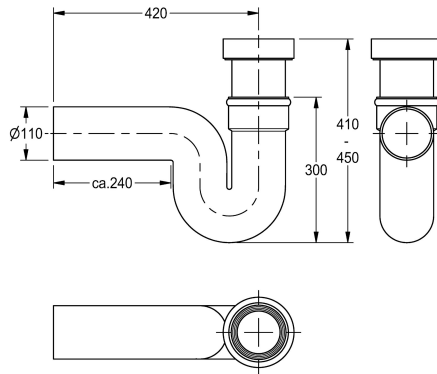

KWC

Trap

Modell-Linie: WC-FACILITIES | ZCMPX003
WCs and urinals | Complementary parts urinals / WC

KWC-No.

2000102733
Trap, vertical outlet DN 100

2000102734
Trap, horizontal outlet DN 100

Siphon for squat pan, black colour, connection DN 100, horizontal outlet

Technical Data

quantity
quantity uom

1
piece