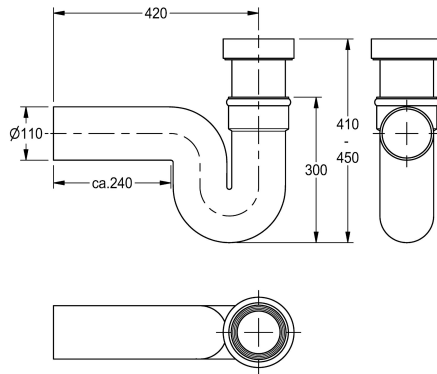

KWC

Trap

Modell-Linie: WC-FACILITIES | ZCMPX003
WCs and urinals | Complementary parts urinals / WC

KWC-No.

2000102733

Trap, vertical outlet DN 100

2000102734

Trap, horizontal outlet DN 100

Siphon for squat pan, black colour, connection DN 100, horizontal outlet

Technical Data

quantity

1

quantity uom

piece