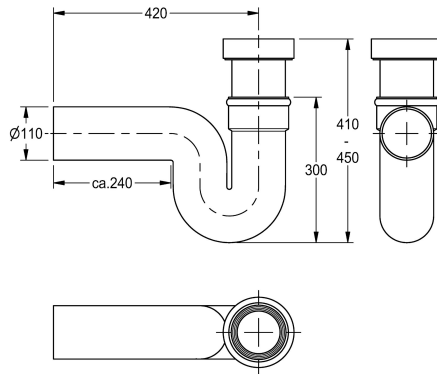

KWC

Trap

Modell-Linie: WC-FACILITIES | ZCMPX003
 WCs and urinals | Complementary parts urinals / WC

KWC-No.

2000102733
 Trap, vertical outlet DN 100

2000102734
 Trap, horizontal outlet DN 100

Siphon for squat pan, black colour, connection DN 100, horizontal outlet

Technical Data

quantity	1
quantity uom	piece

1
piece