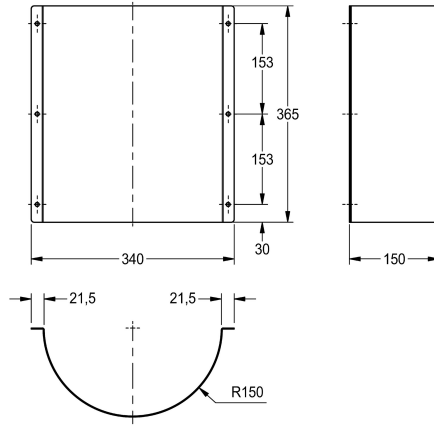

KWC CAMPUS

Trap cover for slab urinals

Modell-Linie: **CAMPUS | ZCMPX0010**

WCs and urinals | Complementary parts urinals / WC

KWC-No.

2000102739

Trap cover for slab urinals

CAMPUS Trap cover for row urinals, stainless steel with satin finish, material thickness 1.5 mm, includes mounting materials.

Dimensions 340 x 365 x 150 mm (W x H x D)

Technical Data

quantity

1

quantity uom

piece