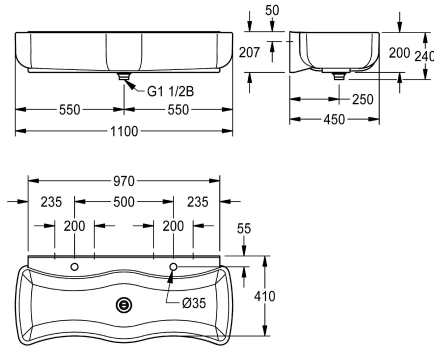

### KWC-No.

**2000103056**

Dimensions 1100 x 240 x 450 mm (W x H x D)

WASHINO-2 children's wash-and-play trough made of MIRANIT resin-bonded mineral material, Alpine white colour. With 2 wash places. Wave-shaped basin, large inner and outer radii of basins, with integrated surge edge, tap landing with a tap hole for each

wash place. Waste and overflow valve as a standpipe. Mounting on washbasin back panel. Mounting material included.

Dimensions 1100 x 240 x 450 mm (W x H x D)

### Technical Data

material	mineral material
material code	Miranit
number of waste holes	1
overall depth	450 mm
overall height	240 mm
overall width	1,100 mm
rear upstand	no
splash back	yes
number of tap holes	2
tap ledge	yes
tap ledge position	back
type of mounting	wall mounting
type of waste kit	"1 1/2"" duplex waste with sta
number of wash places	2
waste hole position	centre
waste kit included	yes
waste size	DN 40

material	mineral material
material code	Miranit
number of waste holes	1
overall depth	450 mm
overall height	240 mm
overall width	1,100 mm
rear upstand	no
splash back	yes
number of tap holes	2
tap ledge	yes
tap ledge position	back
type of mounting	wall mounting
type of waste kit	"1 1/2"" duplex waste with sta
number of wash places	2
waste hole position	centre
waste kit included	yes
waste size	DN 40