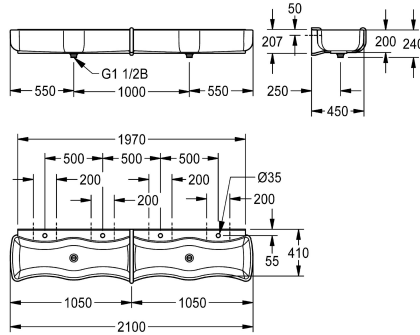

KWC WASHINO-4 Children's wash-and-play trough

Modell-Linie: WASHINO | SANW205
Washbasins & Washtroughs | Washtroughs

KWC-No.

2000103057

Dimensions 2100 x 240 x 470 mm (W x H x D), with 4 wash places

WASHINO-4 children's wash-and-play trough made of MIRANIT resin-bonded mineral material, Alpine white colour. With 4 wash places. Wave-shaped basins, large inner and outer radii of basins, with integrated surge edge, tap landing with a tap hole for each wash place. Integrated divider with overflow function made of MIRANIT, blue colour (RAL 5002). Waste and overflow valve as a

standpipe for 2 wash places each. Each basin with one waste outlet (distance between the outlets 1000 mm). Mounting on washbasin back panel. Mounting material included.

Dimensions 2100 x 240 x 470 mm (W x H x D)

Technical Data

| |
|-----------------------|
| material |
| material code |
| number of waste holes |
| overall depth |
| overall height |
| overall width |
| rear upstand |
| splash back |
| number of tap holes |
| tap ledge |
| tap ledge position |
| type of mounting |
| type of waste kit |
| number of wash places |
| waste hole position |
| waste kit included |
| waste size |

| |
|-------------------------------|
| mineral material |
| Miranit |
| 2 |
| 470 mm |
| 240 mm |
| 2,100 mm |
| No |
| Yes |
| 4 |
| Yes |
| back |
| wall mounting |
| "1 1/2" duplex waste with sta |
| 4 |
| centre |
| Yes |
| DN 40 |