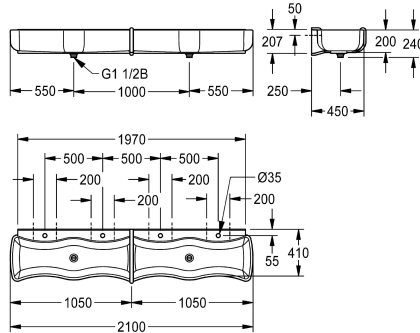

### KWC-No.

**2000103057**

Dimensions 2100 x 240 x 470 mm (W x H x D), with 4 wash places

WASHINO-4 children's wash-and-play trough made of MIRANIT resin-bonded mineral material, Alpine white colour. With 4 wash places. Wave-shaped basins, large inner and outer radii of basins, with integrated surge edge, tap landing with a tap hole for each wash place. Integrated divider with overflow function made of MIRANIT, blue colour (RAL 5002). Waste and overflow valve as a

standpipe for 2 wash places each. Each basin with one waste outlet (distance between the outlets 1000 mm). Mounting on washbasin back panel. Mounting material included.

Dimensions 2100 x 240 x 470 mm (W x H x D)

### Technical Data

material
material code
number of waste holes
overall depth
overall height
overall width
rear upstand
splash back
number of tap holes
tap ledge
tap ledge position
type of mounting
type of waste kit
number of wash places
waste hole position
waste kit included
waste size

mineral material
Miranit
2
470 mm
240 mm
2,100 mm
no
yes
4
yes
back
wall mounting
"1 1/2" duplex waste with sta
4
centre
yes
DN 40