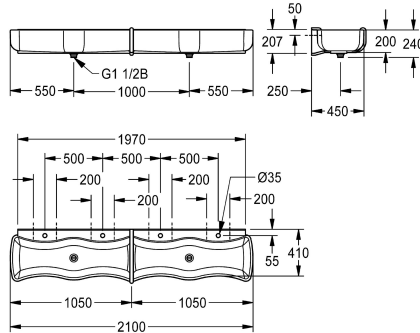

KWC WASHINO-4 Children's wash-and-play trough

Modell-Linie: WASHINO | SANW205
Washbasins & Washtroughs | Washtroughs

KWC-No.

2000103057

Dimensions 2100 x 240 x 470 mm (W x H x D), with 4 wash places

WASHINO-4 children's wash-and-play trough made of MIRANIT resin-bonded mineral material, Alpine white colour. With 4 wash places. Wave-shaped basins, large inner and outer radii of basins, with integrated surge edge, tap landing with a tap hole for each wash place. Integrated divider with overflow function made of MIRANIT, blue colour (RAL 5002). Waste and overflow valve as a

standpipe for 2 wash places each. Each basin with one waste outlet (distance between the outlets 1000 mm). Mounting on washbasin back panel. Mounting material included.

Dimensions 2100 x 240 x 470 mm (W x H x D)

Technical Data

material	mineral material
material code	Miranit
number of waste holes	2
overall depth	470 mm
overall height	240 mm
overall width	2,100 mm
rear upstand	no
splash back	yes
number of tap holes	4
tap ledge	yes
tap ledge position	back
type of mounting	wall mounting
type of waste kit	"1 1/2" duplex waste with sta
number of wash places	4
waste hole position	centre
waste kit included	yes
waste size	DN 40

material	mineral material
material code	Miranit
number of waste holes	2
overall depth	470 mm
overall height	240 mm
overall width	2,100 mm
rear upstand	no
splash back	yes
number of tap holes	4
tap ledge	yes
tap ledge position	back
type of mounting	wall mounting
type of waste kit	"1 1/2" duplex waste with sta
number of wash places	4
waste hole position	centre
waste kit included	yes
waste size	DN 40