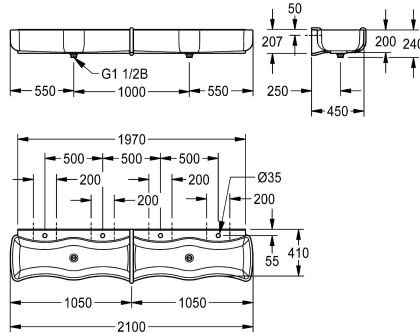

### KWC-No.

**2000103057**

Dimensions 2100 x 240 x 470 mm (W x H x D), with 4 wash places

WASHINO-4 children's wash-and-play trough made of MIRANIT resin-bonded mineral material, Alpine white colour. With 4 wash places. Wave-shaped basins, large inner and outer radii of basins, with integrated surge edge, tap landing with a tap hole for each wash place. Integrated divider with overflow function made of MIRANIT, blue colour (RAL 5002). Waste and overflow valve as a

standpipe for 2 wash places each. Each basin with one waste outlet (distance between the outlets 1000 mm). Mounting on washbasin back panel. Mounting material included.

Dimensions 2100 x 240 x 470 mm (W x H x D)

### Technical Data

Material
Materialkod
Antal avloppshål
Övergripande djup
Total höjd
Total bredd
Bakre stående
Utslagsback
Antal kranhål
Kran hylla
ATT-WS-TAPLEDGE-POS
Typ av montering
Typ av avfallsbehållare
Antal tvättplatser
Avfalls håls placering
avfallsbehållare ingår
Avfalls storlek

Mineralmaterial
Miranit
2
470 mm
240 mm
2,100 mm
Nej
Ja
4
Ja
Tillbaka
Väggmontering
1 1/2" duplex avlopp med rakt rör
4
Mitten
Ja
DN 40