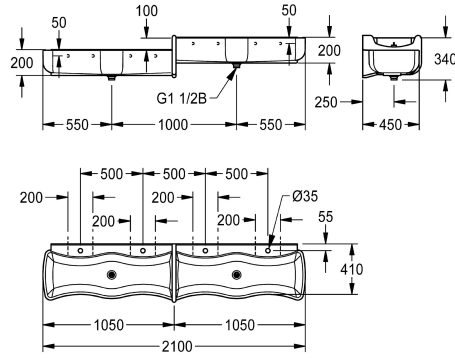

KWC WASHINO-Step Children's wash-and-play trough

Modell-Linie: WASHINO | SANW212
Washbasins & Washtroughs | Washtroughs

KWC-No.

2000103058

Versions with basin on the top left, bottom right

2000103059

Version with basin on the top right, bottom left

WASHINO-Step children's wash-and-play trough made of MIRANIT resin-bonded mineral material, Alpine white colour. Model with basin right top/left bottom. With 4 wash places (2 wash places with a height difference of 100 mm). Wave-shaped basins, large inner and outer radii of basins, with integrated surge edge, tap landing with a tap hole for each wash place. Integrated divider with overflow function made of MIRANIT, blue colour (RAL 5002). Waste

and overflow valve as a standpipe for 2 wash places each. Each basin with one waste outlet (distance between the outlets 1000 mm). Mounting on washbasin back panel. Mounting material included.

Dimensions 2100 x 340 x 470 mm (W x H x D)

mineral material
Miranit
2
470 mm
340 mm
2,100 mm
No
Yes
4
Yes
back
wall mounting
"1 1/2" duplex waste with sta
4
centre
Yes
DN 40