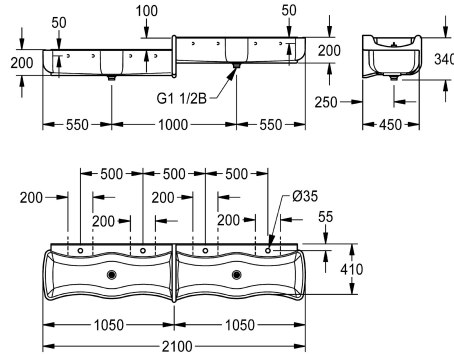

KWC WASHINO-Step Children's wash-and-play trough

Modell-Linie: WASHINO | SANW212
Washbasins & Washtroughs | Washtroughs

KWC-No.

2000103058

Versions with basin on the top left, bottom right

2000103059

Version with basin on the top right, bottom left

WASHINO-Step children's wash-and-play trough made of MIRANIT resin-bonded mineral material, Alpine white colour. Model with basin right top/left bottom. With 4 wash places (2 wash places with a height difference of 100 mm). Wave-shaped basins, large inner and outer radii of basins, with integrated surge edge, tap landing with a tap hole for each wash place. Integrated divider with overflow function made of MIRANIT, blue colour (RAL 5002). Waste

and overflow valve as a standpipe for 2 wash places each. Each basin with one waste outlet (distance between the outlets 1000 mm). Mounting on washbasin back panel. Mounting material included.

Dimensions 2100 x 340 x 470 mm (W x H x D)

Technical Data

material	mineral material
material code	Miranit
number of waste holes	2
overall depth	470 mm
overall height	340 mm
overall width	2,100 mm
rear upstand	no
splash back	yes
number of tap holes	4
tap ledge	yes
tap ledge position	back
type of mounting	wall mounting
type of waste kit	"1 1/2" duplex waste with sta
number of wash places	4
waste hole position	centre
waste kit included	yes
waste size	DN 40

material	mineral material
material code	Miranit
number of waste holes	2
overall depth	470 mm
overall height	340 mm
overall width	2,100 mm
rear upstand	no
splash back	yes
number of tap holes	4
tap ledge	yes
tap ledge position	back
type of mounting	wall mounting
type of waste kit	"1 1/2" duplex waste with sta
number of wash places	4
waste hole position	centre
waste kit included	yes
waste size	DN 40