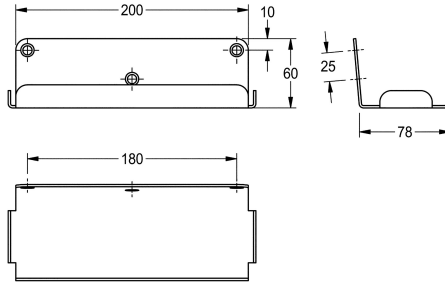

## KWC HEAVY-DUTY Storage shelf for wall mounting

Modell-Linie: HEAVYDUTY | HDTX644  
Accessories | Shelves

### KWC-No.

**2000103076**  
Length 213 mm

Shelf for wall mounting, stainless steel, surface satin finished, material thickness 2 mm, rounded edges, protection edge at front, includes stainless steel crosshead screws and dowels.

Dimensions 213 x 60 x 80 mm (W x H x D)

### Technical Data

material
material code
material thickness
overall depth
overall height
overall width
surface finish
type of fixing
type of mounting

stainless steel
1.4301 Chrome Nickel steel V2A
2 mm
83 mm
60 mm
213 mm
satin finished
screw
wall mounting