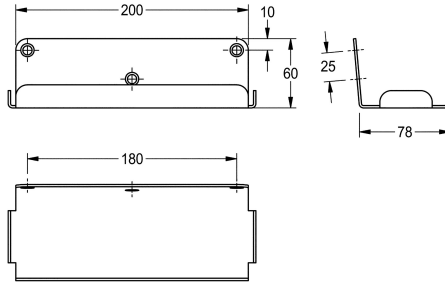

## KWC HEAVY-DUTY Storage shelf for wall mounting

Modell-Linie: HEAVYDUTY | HDTX644  
Accessories | Shelves

### KWC-No.

**2000103076**  
Length 213 mm

Shelf for wall mounting, stainless steel, surface satin finished, material thickness 2 mm, rounded edges, protection edge at front, Includes stainless steel crosshead screws and dowels.

Dimensions 213 x 60 x 80 mm (W x H x D)

### Technical Data

material	stainless steel
material code	1.4301 Chrome Nickel steel V2A
material thickness	2 mm
overall depth	83 mm
overall height	60 mm
overall width	213 mm
surface finish	satin finished
type of fixing	screw
type of mounting	wall mounting