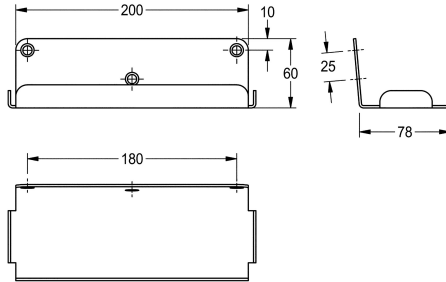

## KWC HEAVY-DUTY Storage shelf for wall mounting

Modell-Linie: HEAVYDUTY | HDTX644  
Accessories | Shelves

### KWC-No.

**2000103076**  
Length 213 mm

Shelf for wall mounting, stainless steel, surface satin finished, material thickness 2 mm, rounded edges, protection edge at front, includes stainless steel crosshead screws and dowels.

Dimensions 213 x 60 x 80 mm (W x H x D)

### Technical Data

material	stainless steel
material code	1.4301 Chrome Nickel steel V2A
material thickness	2 mm
overall depth	83 mm
overall height	60 mm
overall width	213 mm
surface finish	satin finished
type of fixing	screw
type of mounting	wall mounting